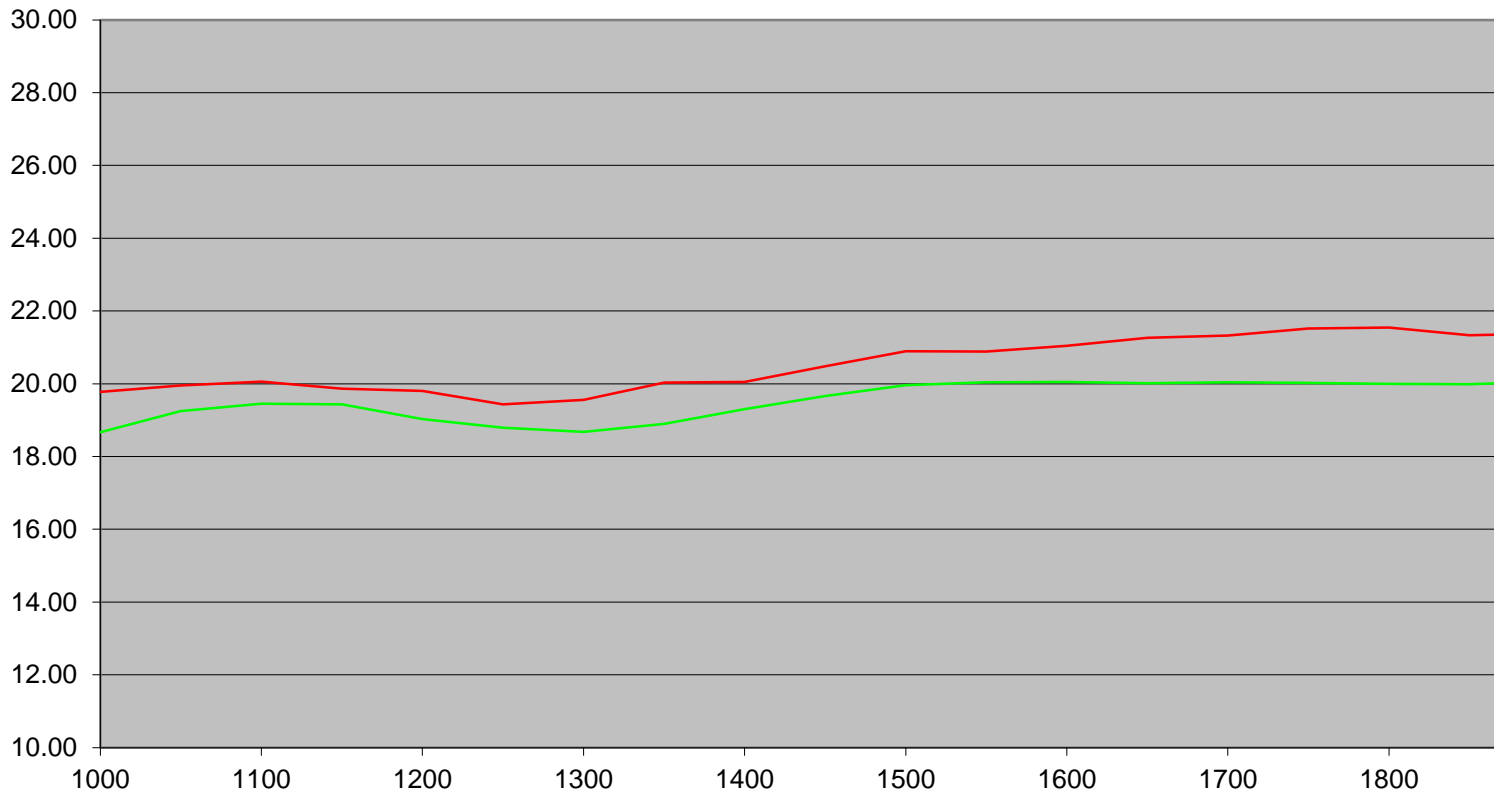

EM-7020 Typical Antenna Factors

Antenna Factor (dB/m)

EM-7020 Typical Gain Factors